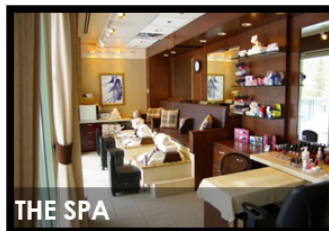

The beautiful **Rimrock Spa** offers massage, body wraps and a wide range of aesthetic treatments. Our complimentary fitness facility offers a co-ed dry sauna, steam rooms, squash court, hot tub & swimming pool as well as 24-hour cardio equipment and free weights.

STANDARD ROOM

PREMIUM ROOM

GRANDVIEW ROOM

SUITE INFINITY

THE SPA

HAWTHORN

PRE-FUNCTION

The Rimrock Resort Christmas Party Package Includes: