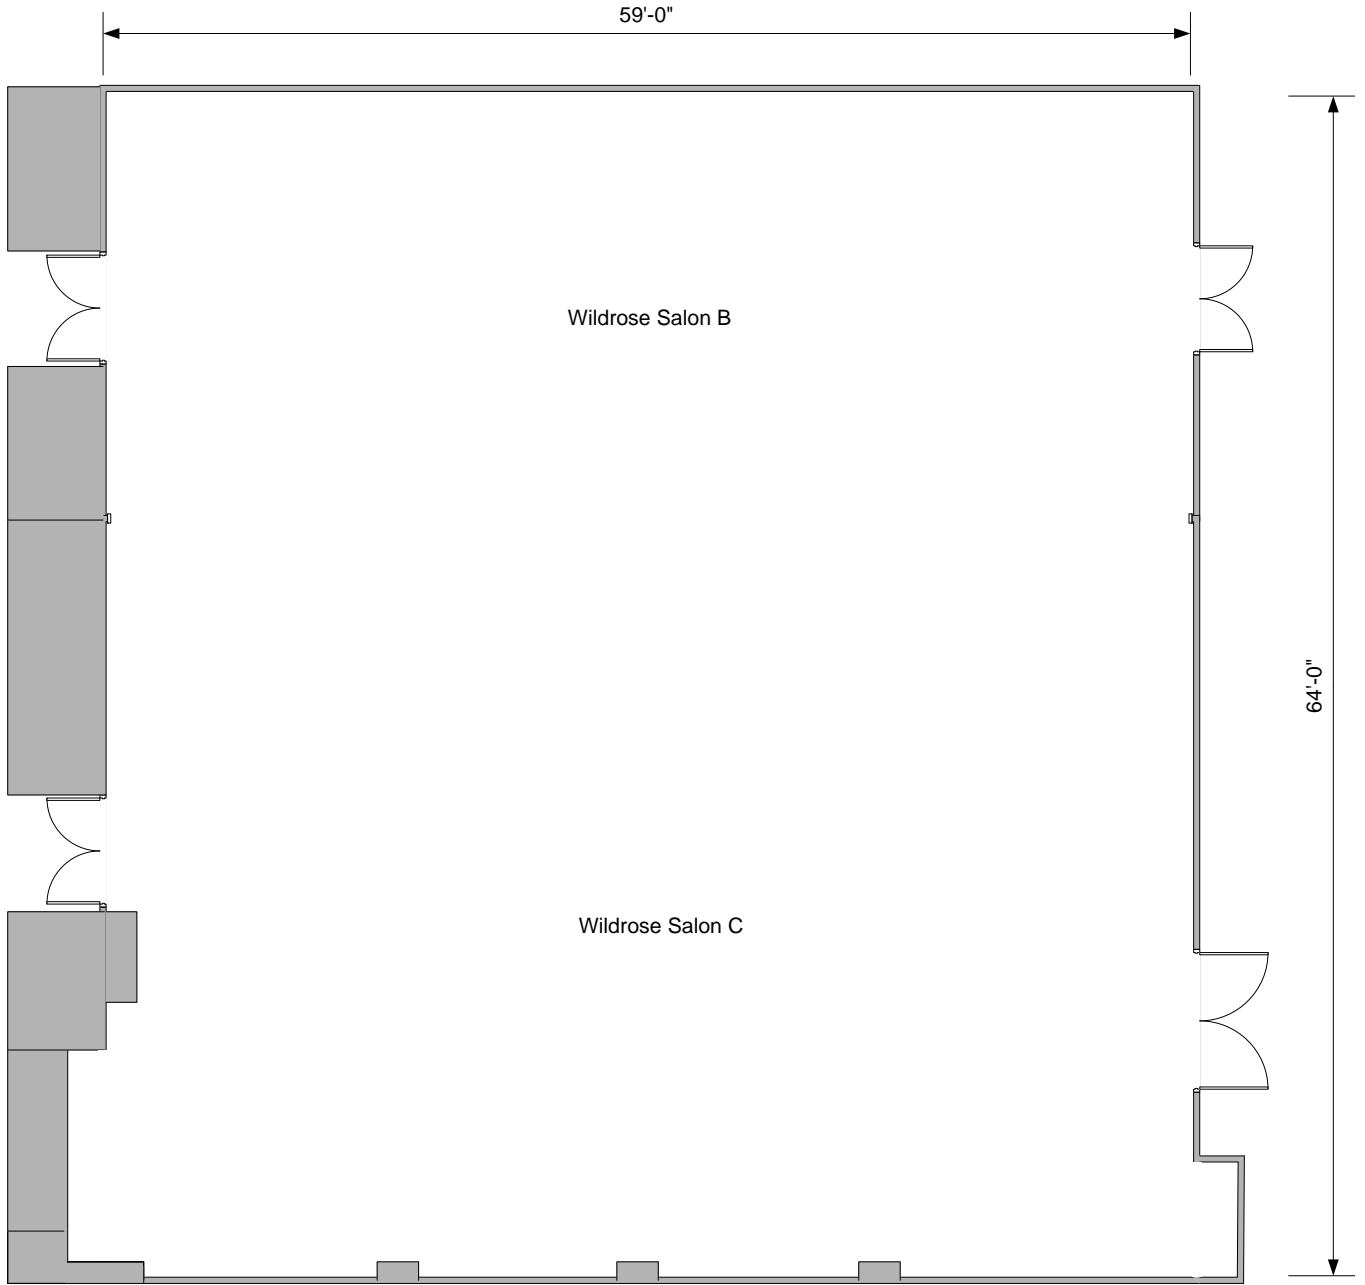

Level 6 Convention Facility

Convention Facility  
Level 6 – South Wing

SCALE  
1: 240

Wildrose Salon A	
Convention Facility Level 6 – South Wing	SCALE 1:96

Wildrose Salon B

Convention Facility  
Level 6 – South Wing

SCALE  
1:96

Wildrose Salon C	
Convention Facility Level 6 – South Wing	SCALE 1: 96

Wildrose Salon A + B

Convention Facility  
Level 6 – South Wing

SCALE  
1: 125

Wildrose Salon B + C	
Convention Facility Level 6 – South Wing	SCALE 1: 125

Wildrose Salon A + B + C	
Convention Facility Level 6 – South Wing	SCALE 1: 125