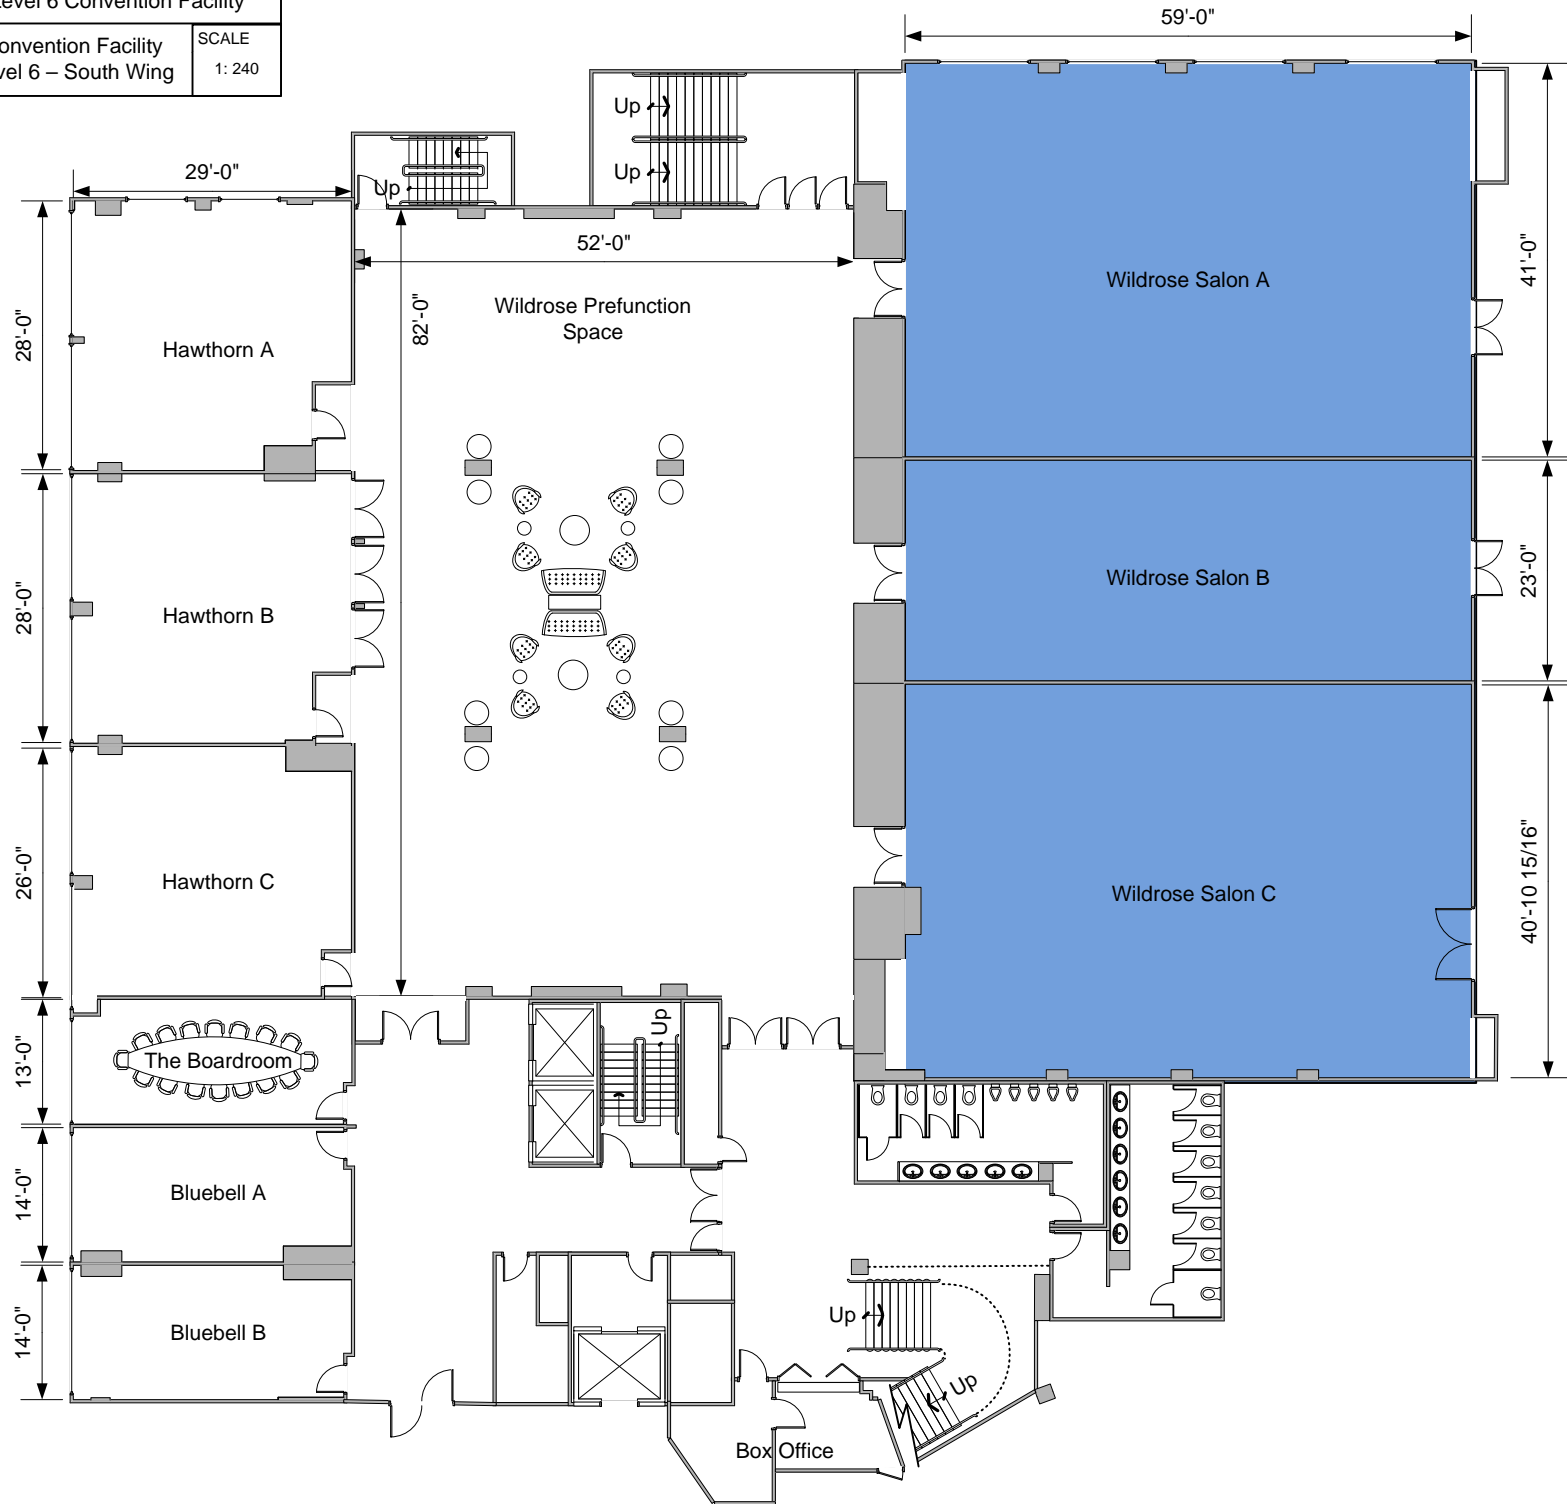

Level 6 Convention Facility

Convention Facility  
Level 6 – South Wing

SCALE  
1: 240

Wildrose Salon A	
Convention Facility Level 6 – South Wing	SCALE 1:96

Wildrose Salon B

Convention Facility  
Level 6 – South Wing

SCALE  
1:96

Wildrose Salon C	
Convention Facility Level 6 – South Wing	SCALE 1: 96

Wildrose Salon A + B

Convention Facility  
Level 6 – South Wing

SCALE  
1: 125

Wildrose Salon B + C	
Convention Facility Level 6 – South Wing	SCALE 1: 125

Wildrose Salon A + B + C	
Convention Facility Level 6 – South Wing	SCALE 1: 125