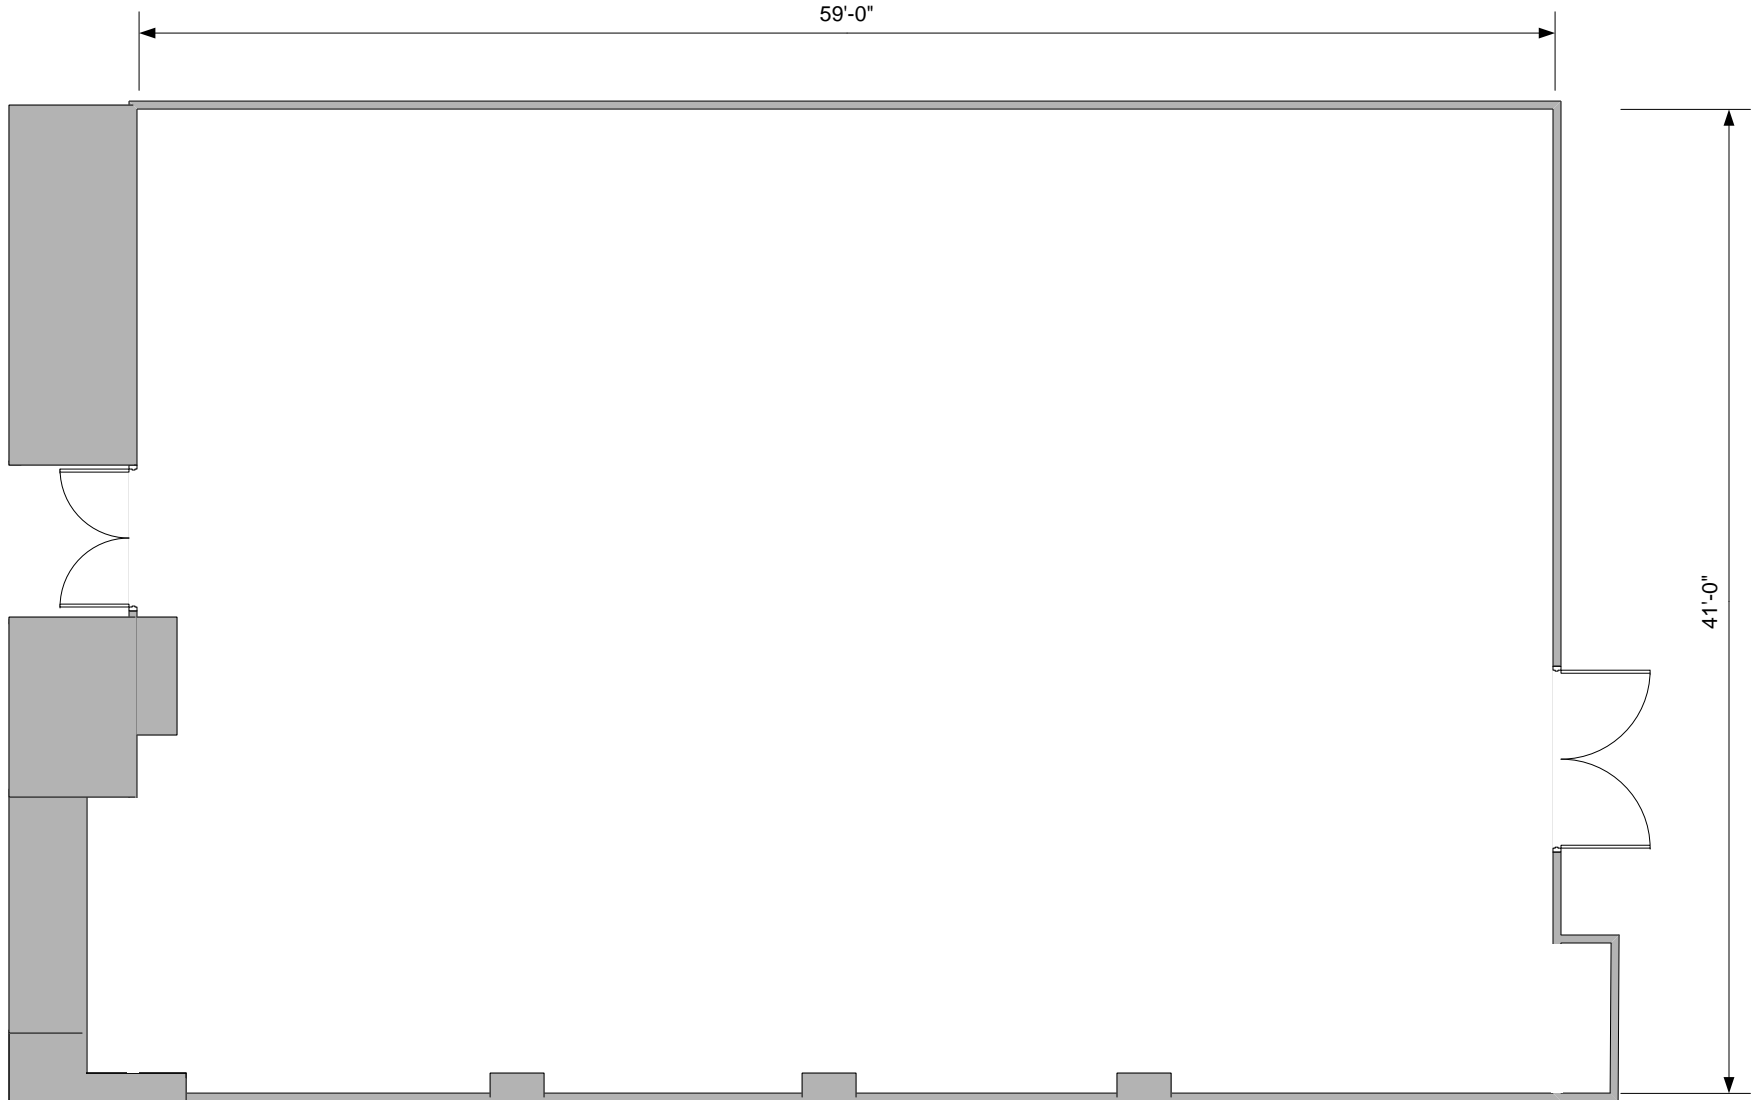

Level 6 Convention Facility

Convention Facility  
Level 6 – South Wing

SCALE  
1: 240

Wildrose Salon A	
Convention Facility Level 6 – South Wing	SCALE 1:96

Wildrose Salon B

Convention Facility  
Level 6 – South Wing

SCALE  
1:96

Wildrose Salon C	
Convention Facility Level 6 – South Wing	SCALE 1: 96

Wildrose Salon A + B

Convention Facility  
Level 6 – South Wing

SCALE  
1: 125

Wildrose Salon B + C	
Convention Facility Level 6 – South Wing	SCALE 1: 125

Wildrose Salon A + B + C	
Convention Facility Level 6 – South Wing	SCALE 1: 125