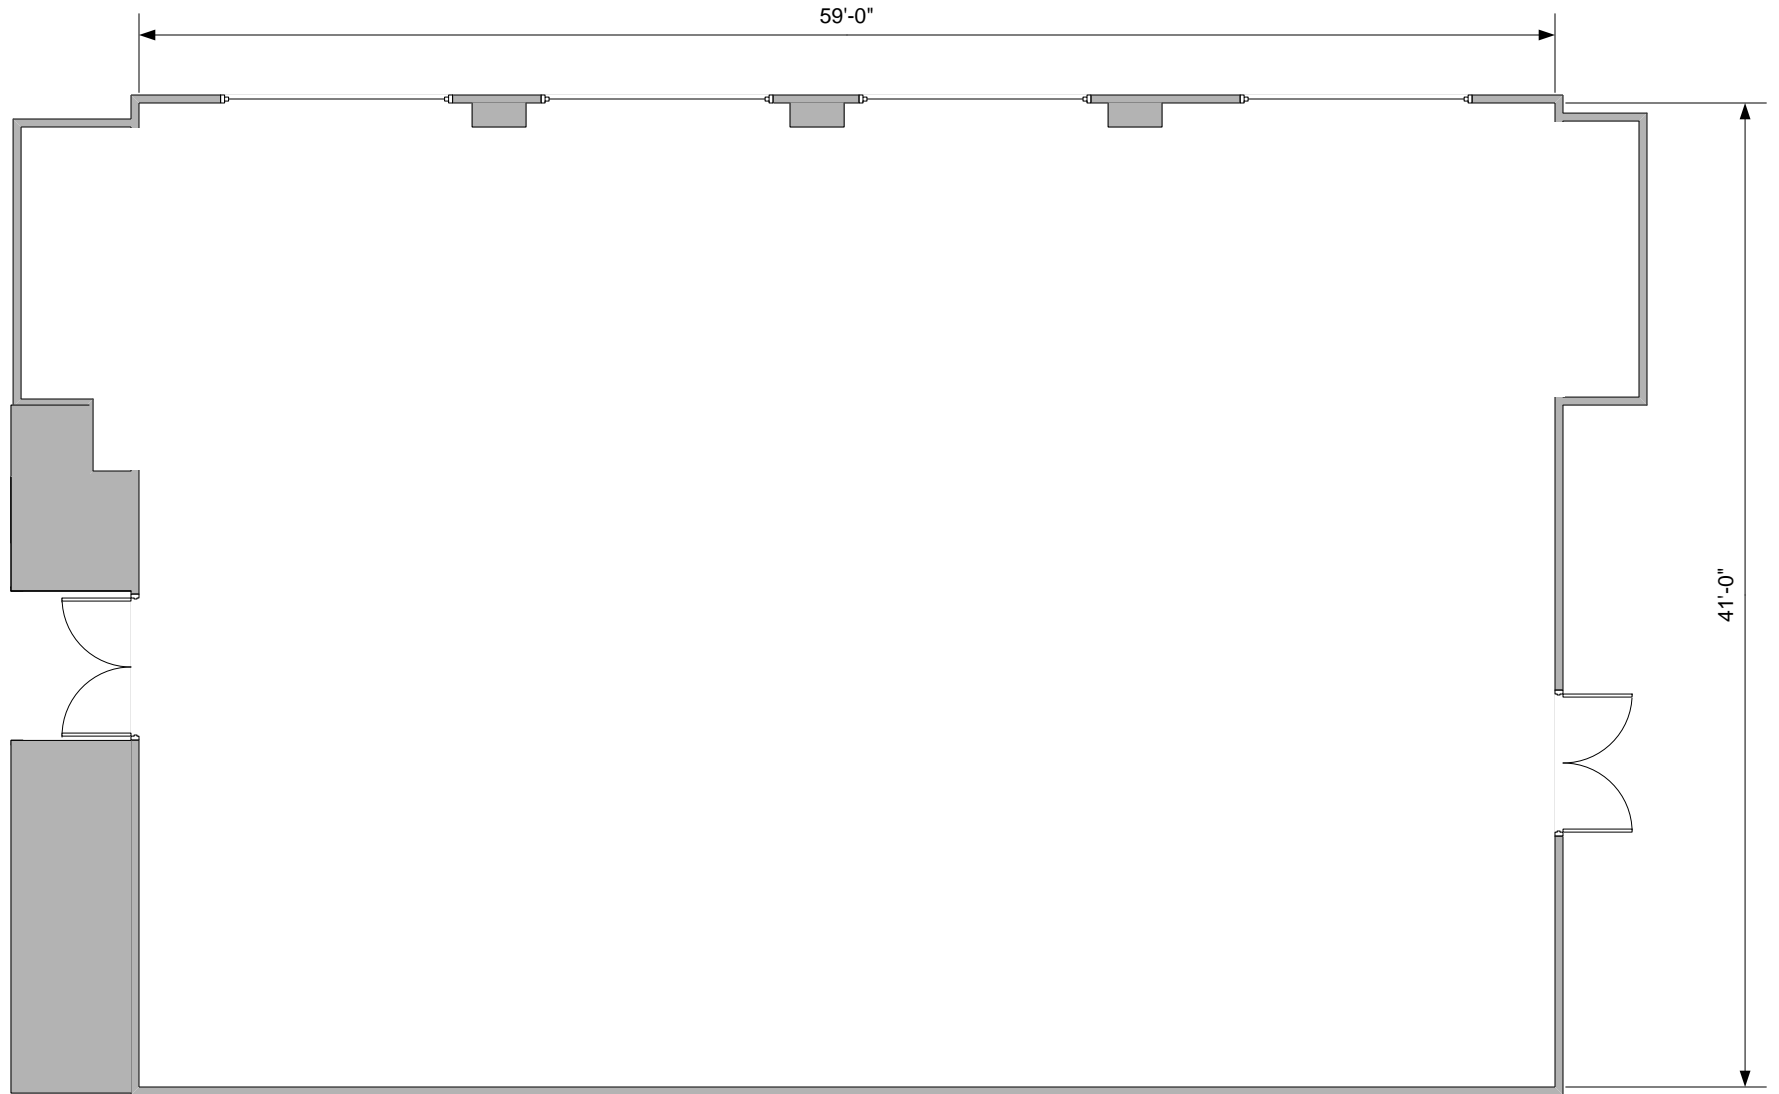

Level 6 Convention Facility

Convention Facility  
Level 6 – South Wing

SCALE  
1: 240

Wildrose Salon A	
Convention Facility Level 6 – South Wing	SCALE 1:96

Wildrose Salon B

Convention Facility  
Level 6 – South Wing

SCALE  
1:96

Wildrose Salon C	
Convention Facility Level 6 – South Wing	SCALE 1: 96

Wildrose Salon A + B

Convention Facility  
Level 6 – South Wing

SCALE  
1: 125

Wildrose Salon B + C	
Convention Facility Level 6 – South Wing	SCALE 1: 125

Wildrose Salon A + B + C	
Convention Facility Level 6 – South Wing	SCALE 1: 125