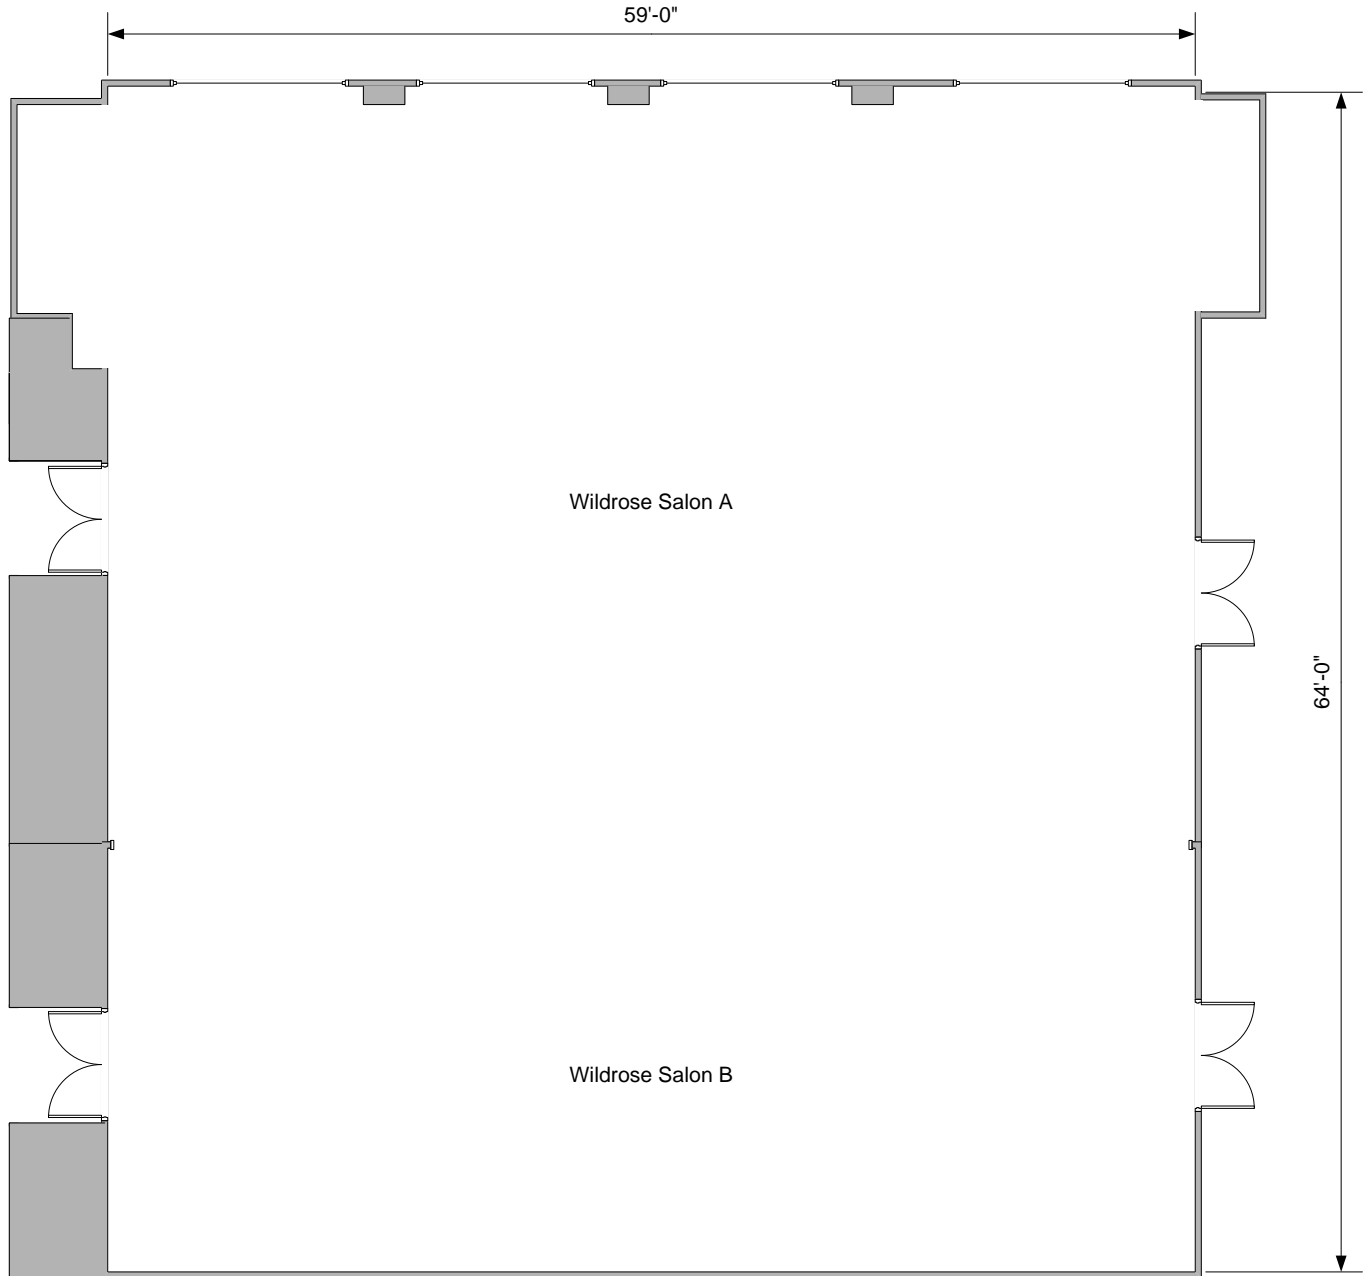

Level 6 Convention Facility

Convention Facility  
Level 6 – South Wing

SCALE  
1: 240

Wildrose Salon A	
Convention Facility Level 6 – South Wing	SCALE 1:96

Wildrose Salon B

Convention Facility  
Level 6 – South Wing

SCALE  
1:96

Wildrose Salon C	
Convention Facility Level 6 – South Wing	SCALE 1: 96

Wildrose Salon A + B

Convention Facility  
Level 6 – South Wing

SCALE  
1: 125

Wildrose Salon B + C	
Convention Facility Level 6 – South Wing	SCALE 1: 125

Wildrose Salon A + B + C	
Convention Facility Level 6 – South Wing	SCALE 1: 125