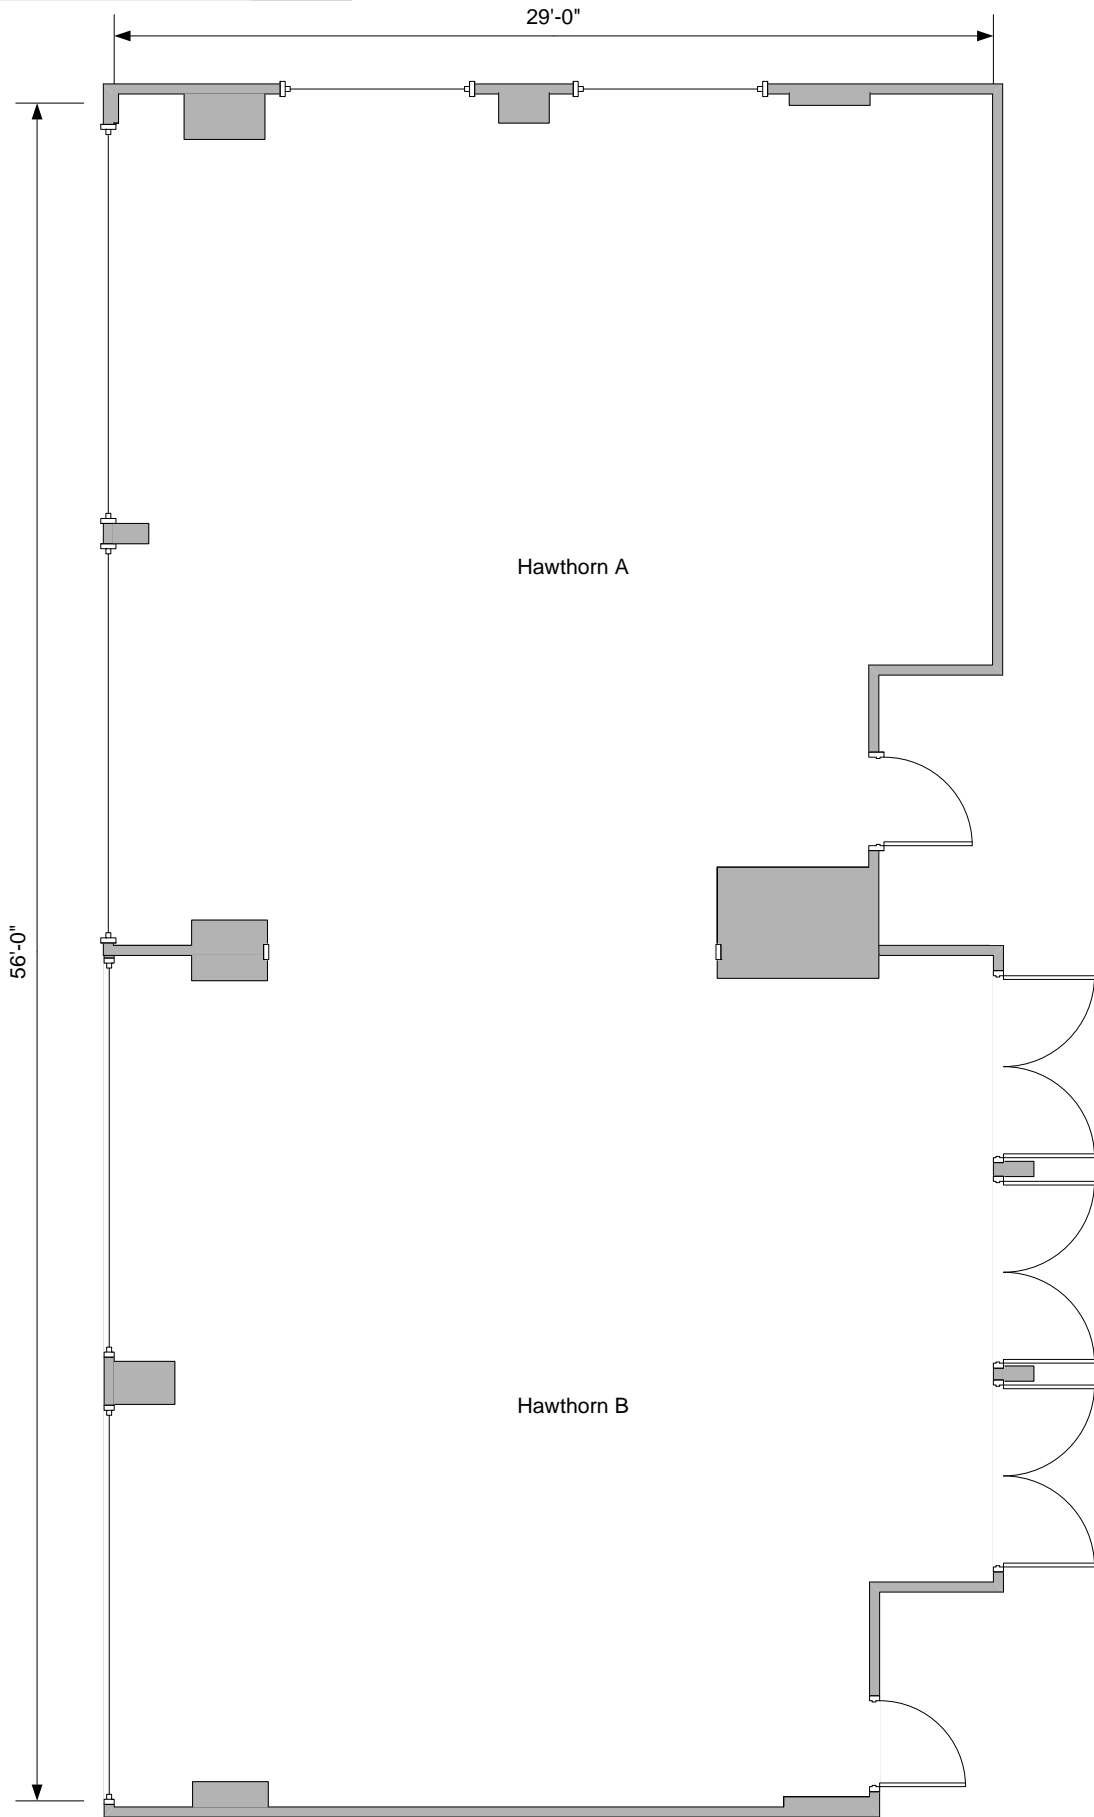

Level 6 Convention Facility

Convention Facility
Level 6 – South Wing

SCALE
1: 240

Hawthorn A
Convention Facility
Level 6 – South Wing

SCALE
1:48

Hawthorn B
Convention Facility
Level 6 – South Wing

SCALE
1:48

	Hawthorn C
	Convention Facility Level 6 – South Wing
	SCALE 1:48

Hawthorn A + B	
Convention Facility Level 6 – South Wing	SCALE 1:76

Hawthorn B + C

Convention Facility
Level 6 – South Wing

SCALE
1:76

Hawthorn B + C

Convention Facility
Level 6 – South Wing

SCALE
1: 100