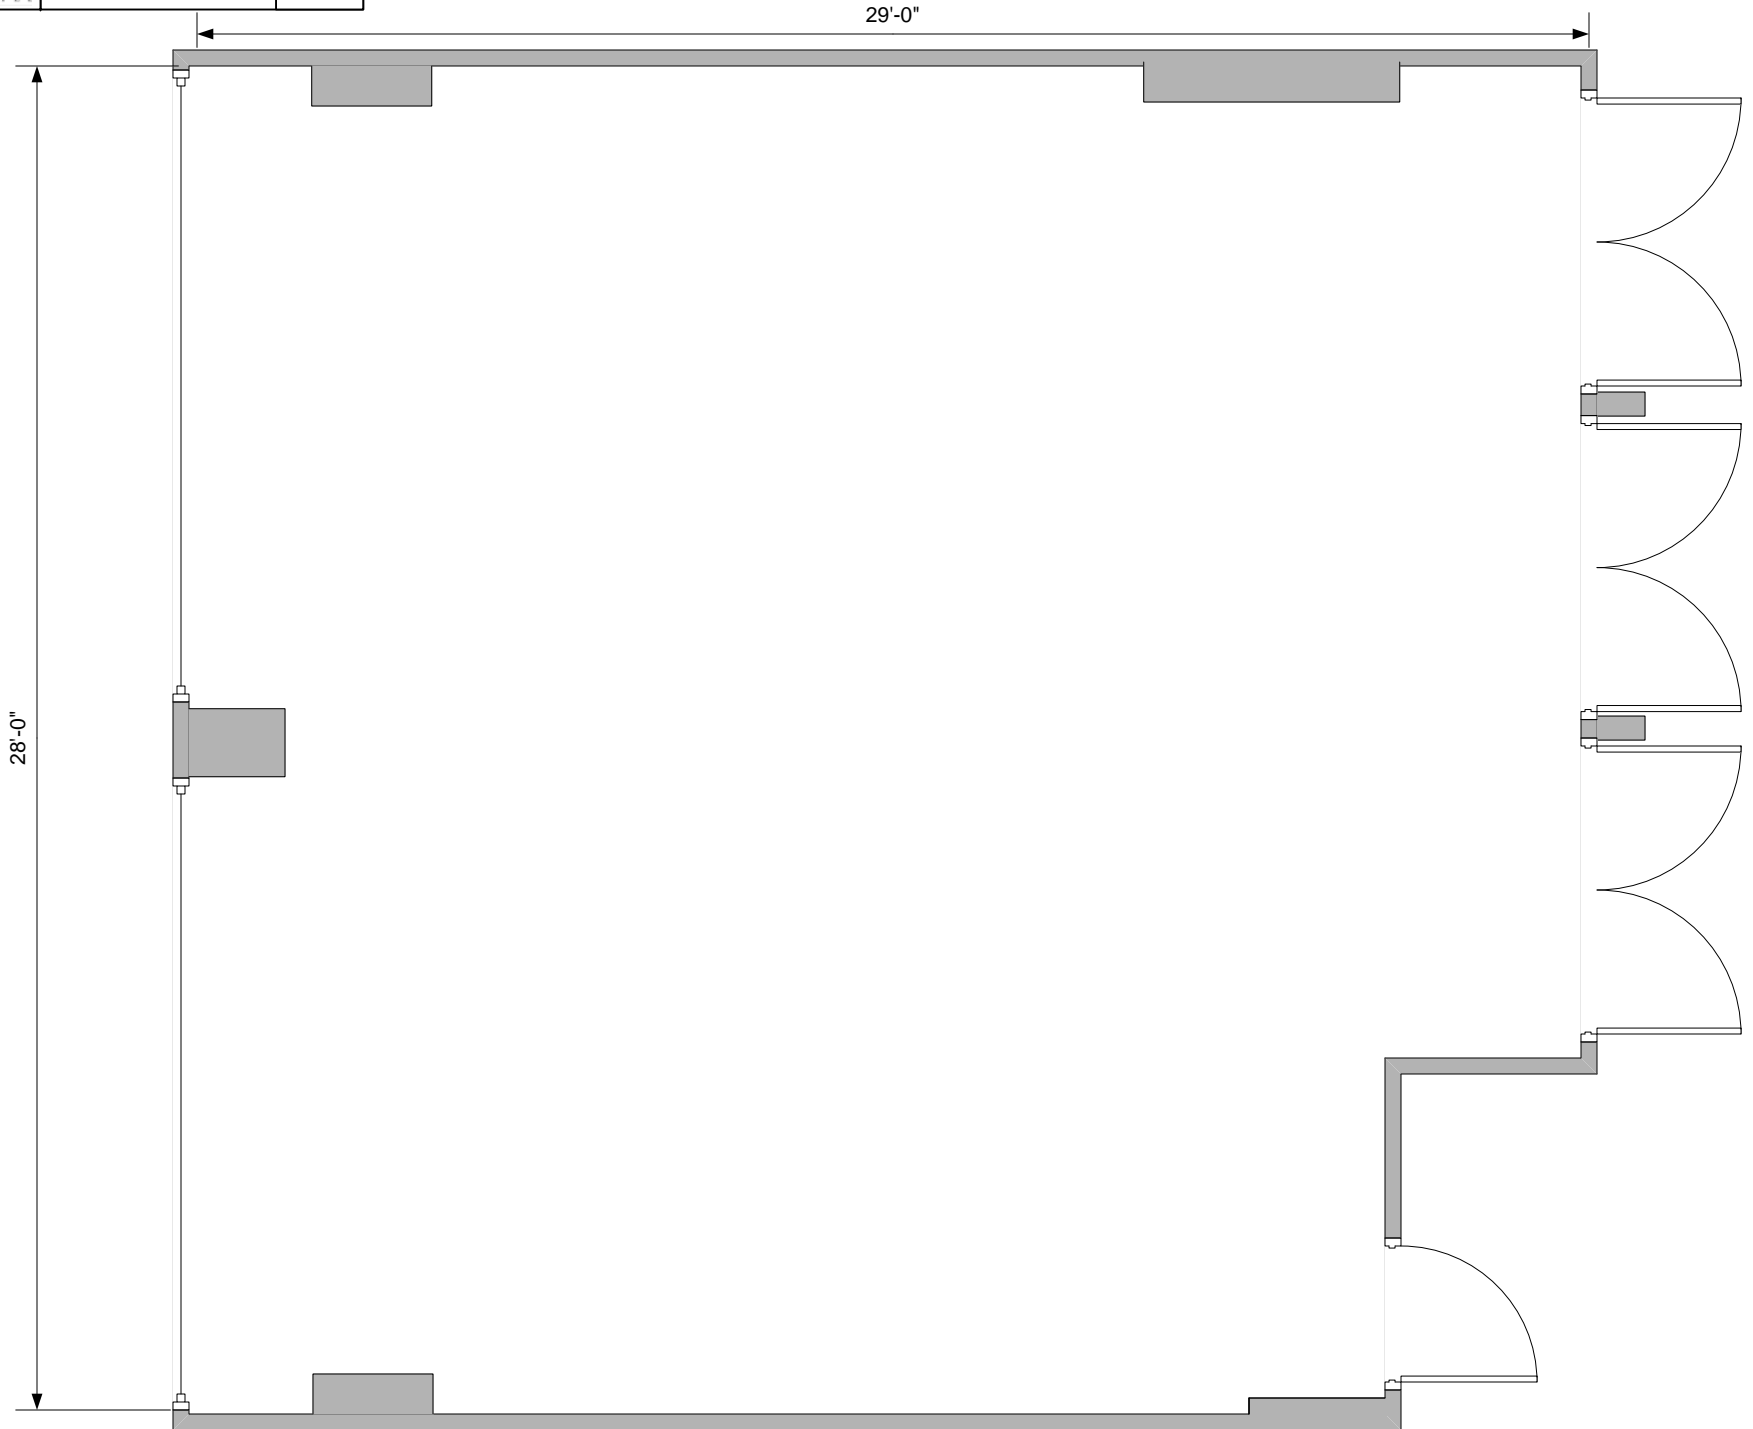

Level 6 Convention Facility

Convention Facility
Level 6 – South Wing

SCALE
1: 240

Hawthorn A
Convention Facility
Level 6 – South Wing

SCALE
1:48

Hawthorn B
Convention Facility
Level 6 – South Wing

SCALE
1:48

	Hawthorn C
	Convention Facility Level 6 – South Wing
	SCALE 1:48

Hawthorn A + B	
Convention Facility Level 6 – South Wing	SCALE 1:76

Hawthorn B + C

Convention Facility
Level 6 – South Wing

SCALE
1:76

Hawthorn B + C

Convention Facility
Level 6 – South Wing

SCALE
1: 100