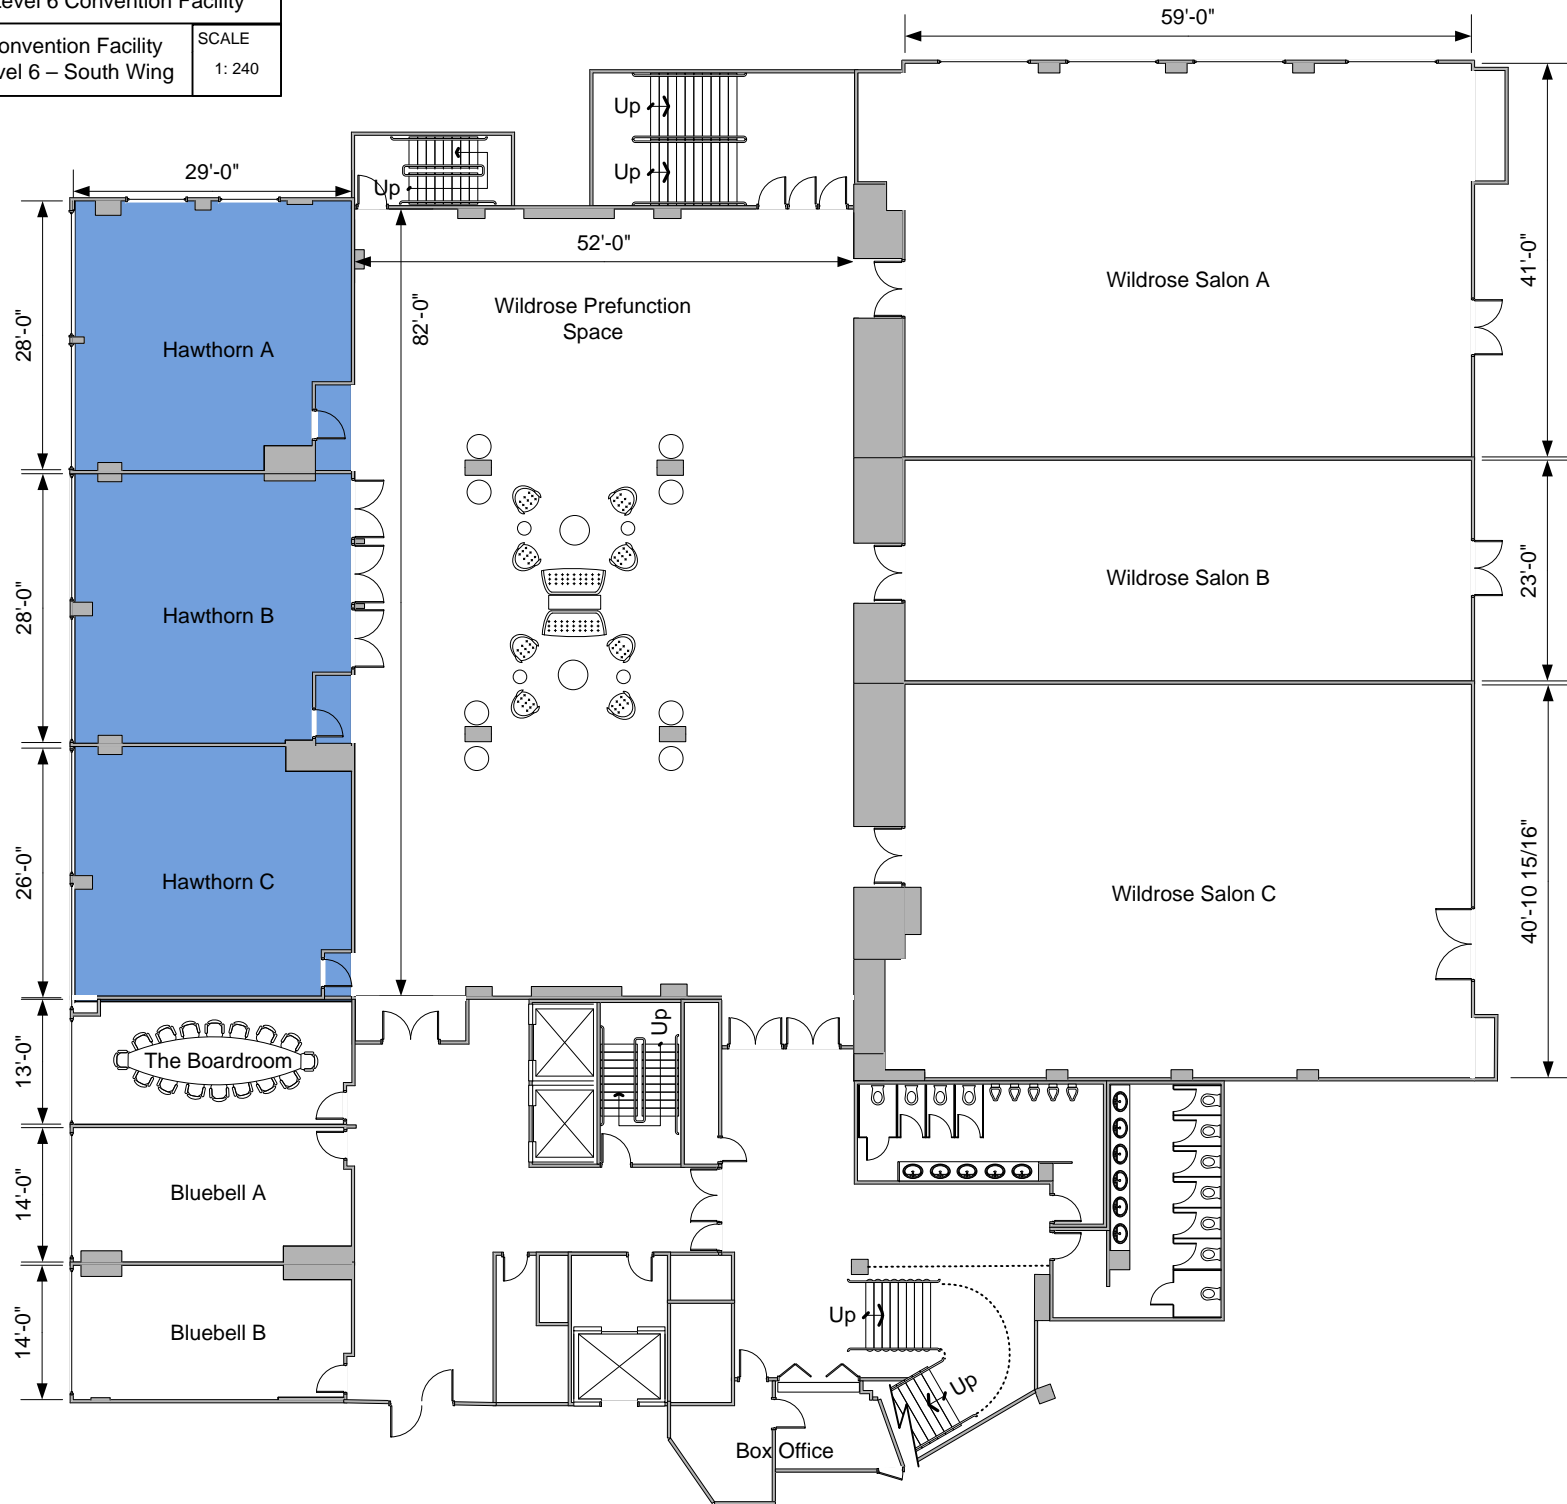

Level 6 Convention Facility

Convention Facility
Level 6 – South Wing

SCALE
1: 240

Hawthorn A
Convention Facility
Level 6 – South Wing

SCALE
1:48

Hawthorn B
Convention Facility
Level 6 – South Wing

SCALE
1:48

	Hawthorn C
	Convention Facility Level 6 – South Wing
	SCALE 1:48

Hawthorn A + B	
Convention Facility Level 6 – South Wing	SCALE 1:76

Hawthorn B + C

Convention Facility
Level 6 – South Wing

SCALE
1:76

Hawthorn B + C

Convention Facility
Level 6 – South Wing

SCALE
1: 100