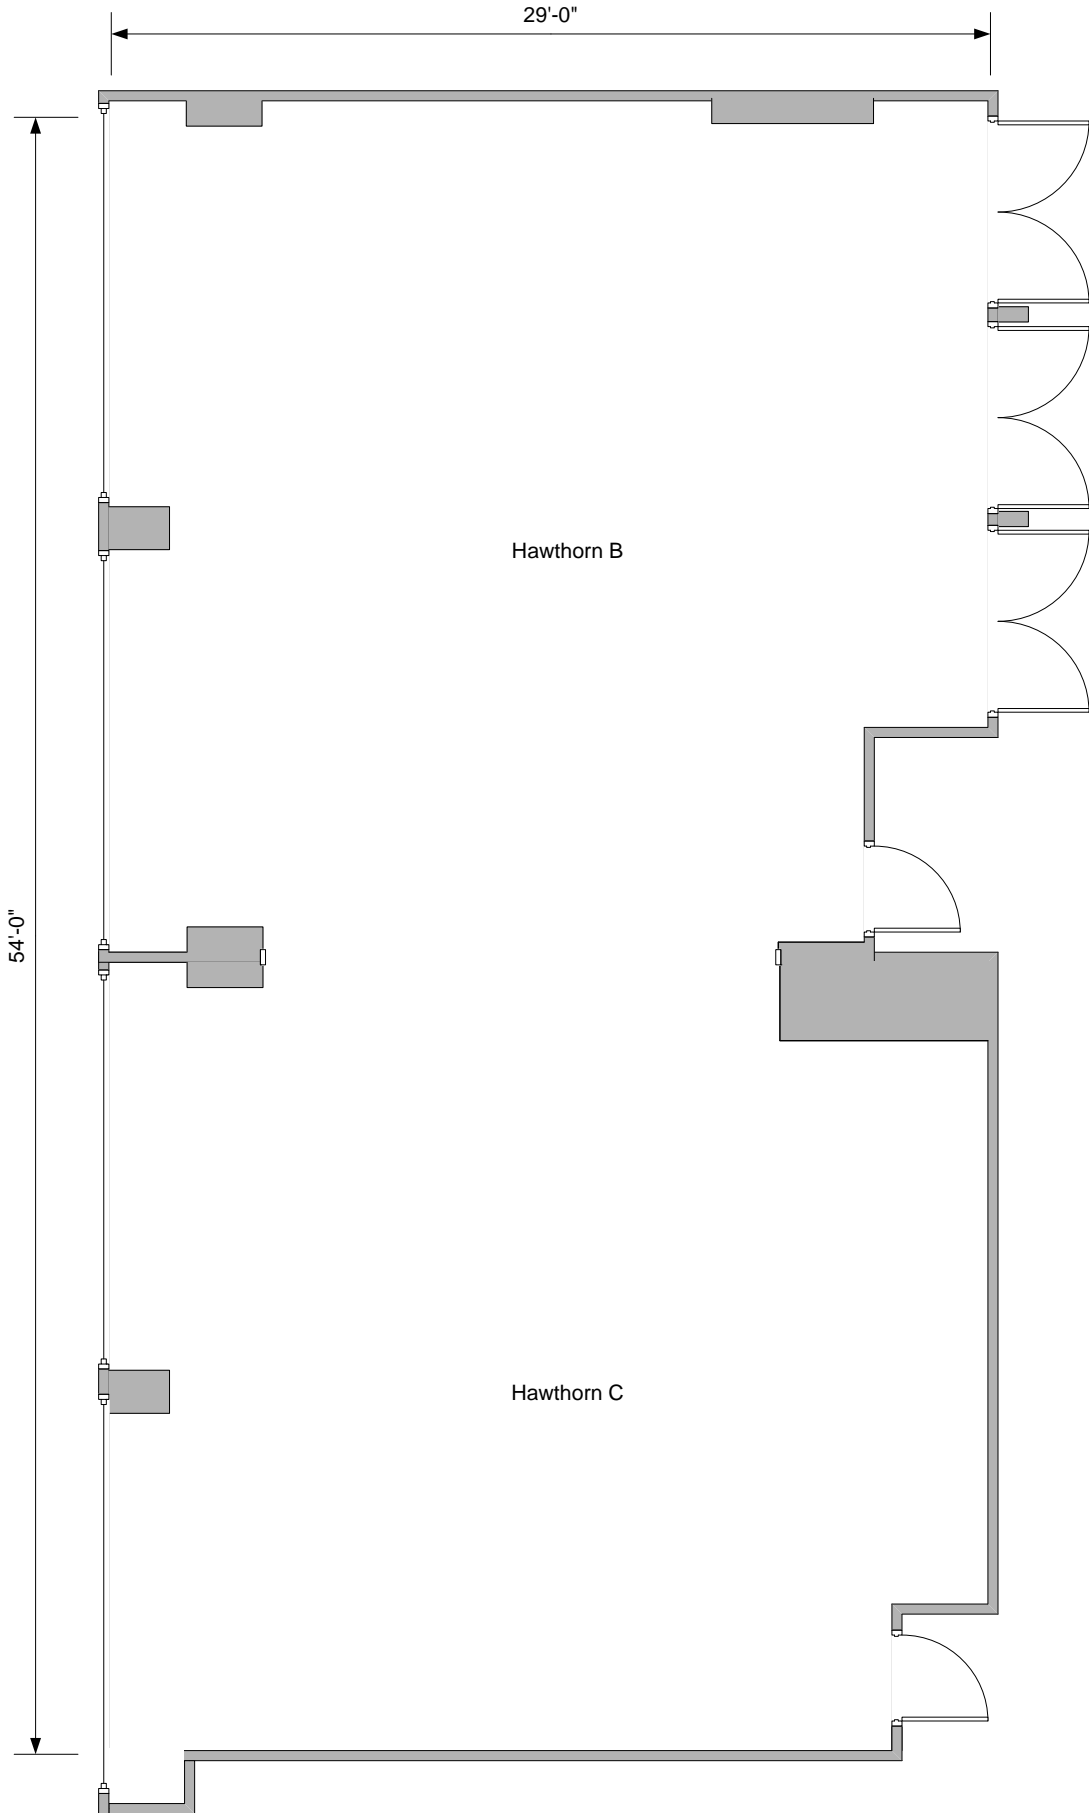

Level 6 Convention Facility

Convention Facility
Level 6 – South Wing

SCALE
1: 240

Hawthorn A
Convention Facility
Level 6 – South Wing

SCALE
1:48

Hawthorn B
Convention Facility
Level 6 – South Wing

SCALE
1:48

	Hawthorn C
	Convention Facility Level 6 – South Wing
	SCALE 1:48

Hawthorn A + B	
Convention Facility Level 6 – South Wing	SCALE 1:76

Hawthorn B + C

Convention Facility
Level 6 – South Wing

SCALE
1:76

Hawthorn B + C

Convention Facility
Level 6 – South Wing

SCALE
1: 100