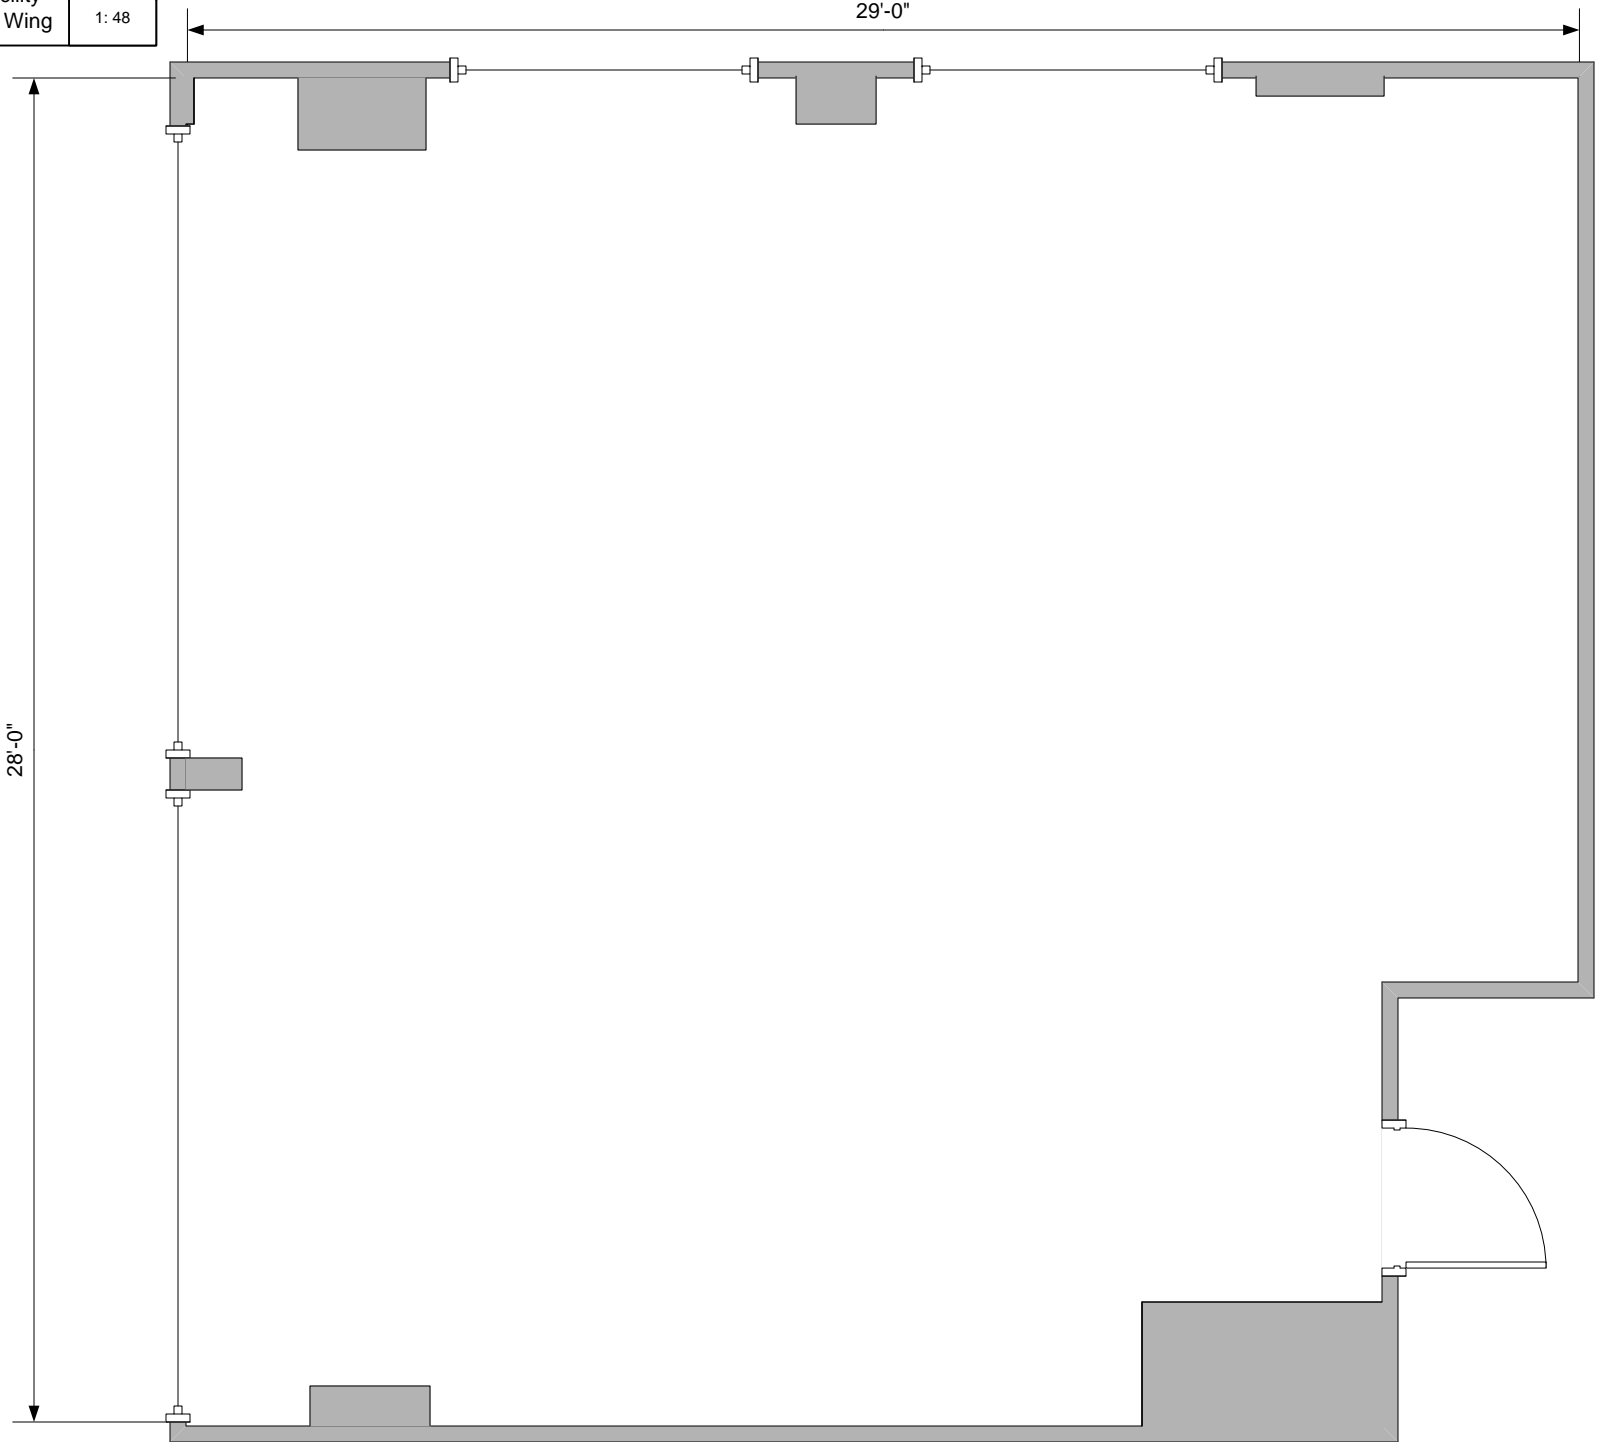

Level 6 Convention Facility

Convention Facility
Level 6 – South Wing

SCALE
1: 240

Hawthorn A
Convention Facility
Level 6 – South Wing

SCALE
1:48

Hawthorn B
Convention Facility
Level 6 – South Wing

SCALE
1:48

	Hawthorn C
	Convention Facility Level 6 – South Wing
	SCALE 1:48

Hawthorn A + B	
Convention Facility Level 6 – South Wing	SCALE 1:76

Hawthorn B + C

Convention Facility
Level 6 – South Wing

SCALE
1:76

Hawthorn B + C

Convention Facility
Level 6 – South Wing

SCALE
1: 100