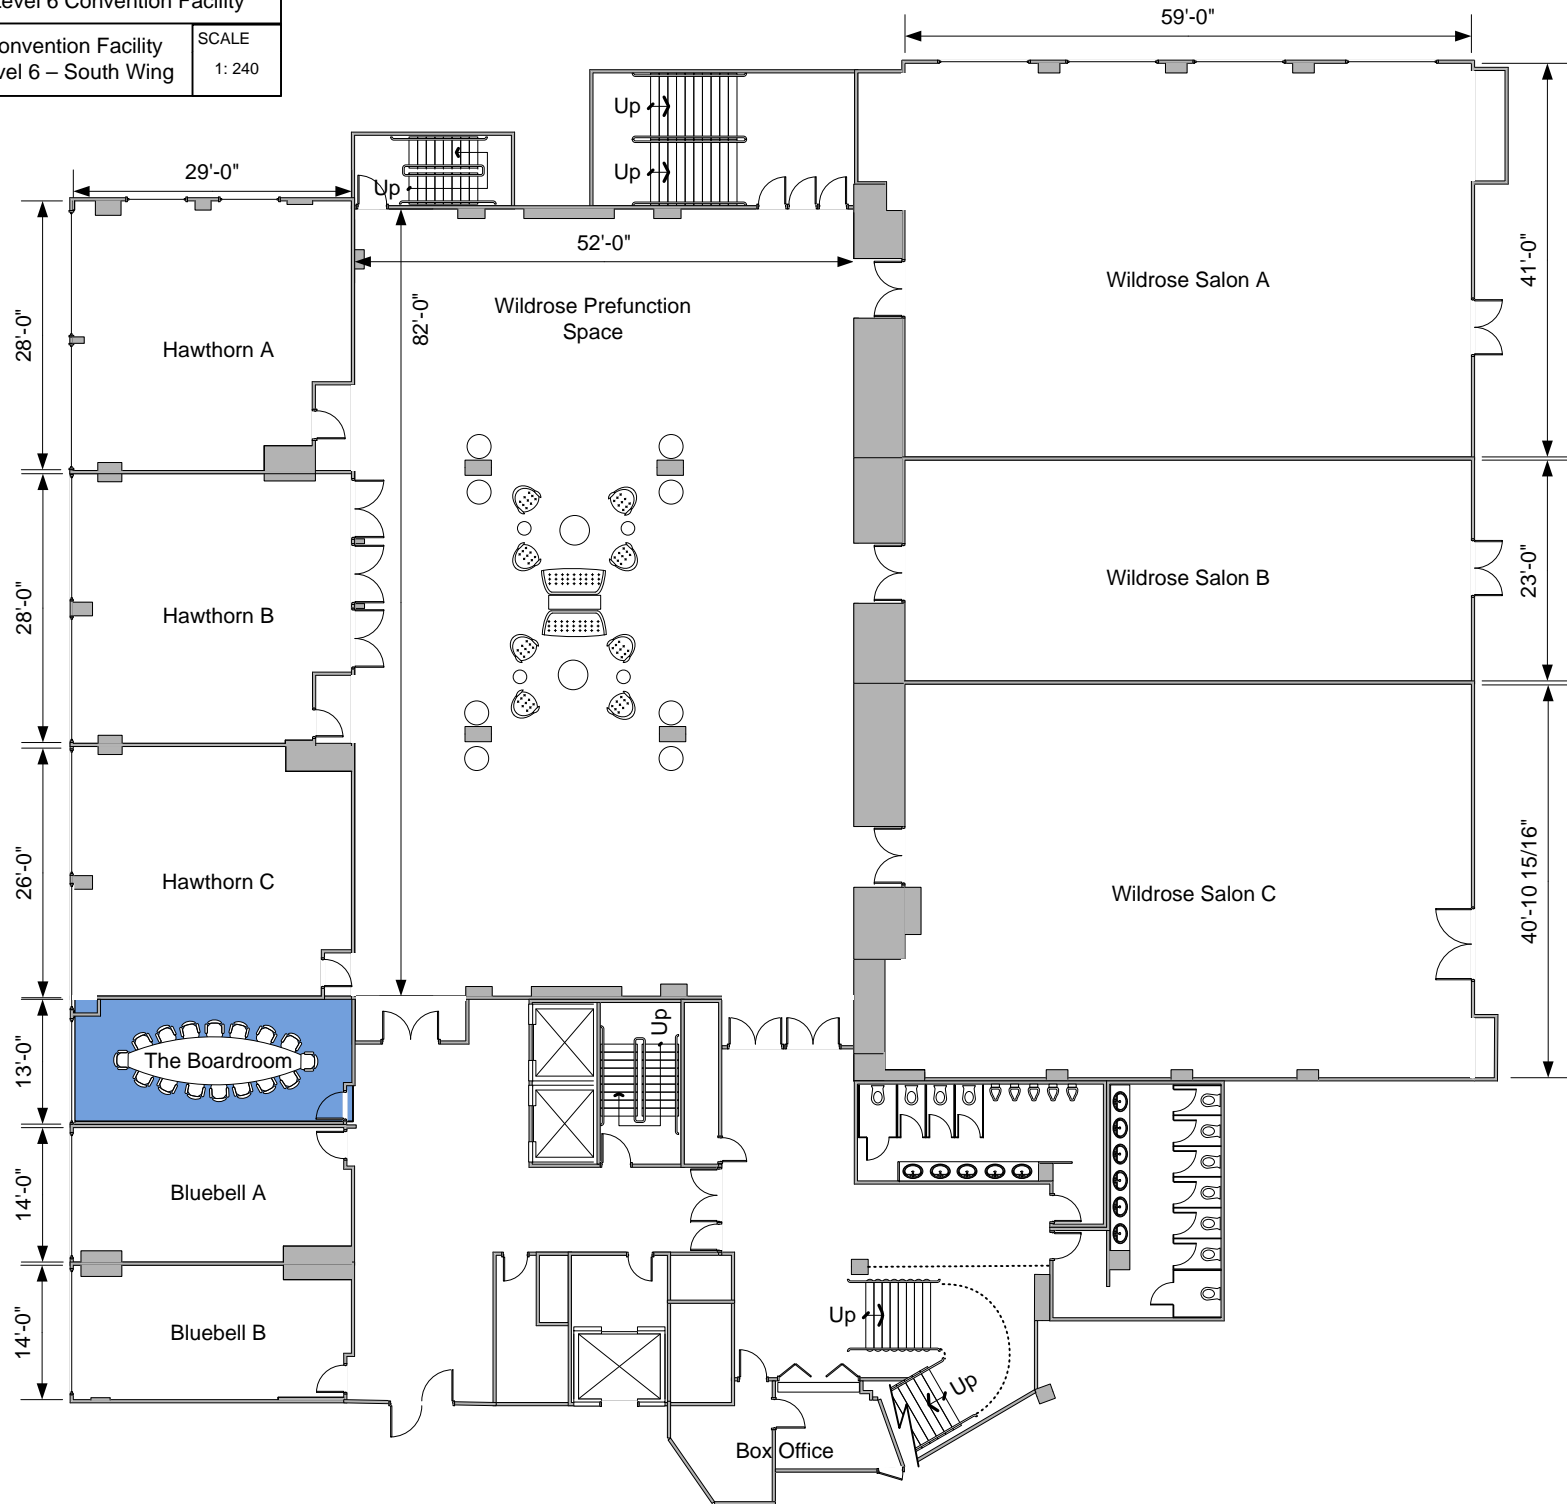

Level 6 Convention Facility

Convention Facility
Level 6 – South Wing

SCALE
1: 240

 The RIMROCK RESORT HOTEL	The Boardroom	
	Convention Facility Level 6 – South Wing	SCALE 1: 48