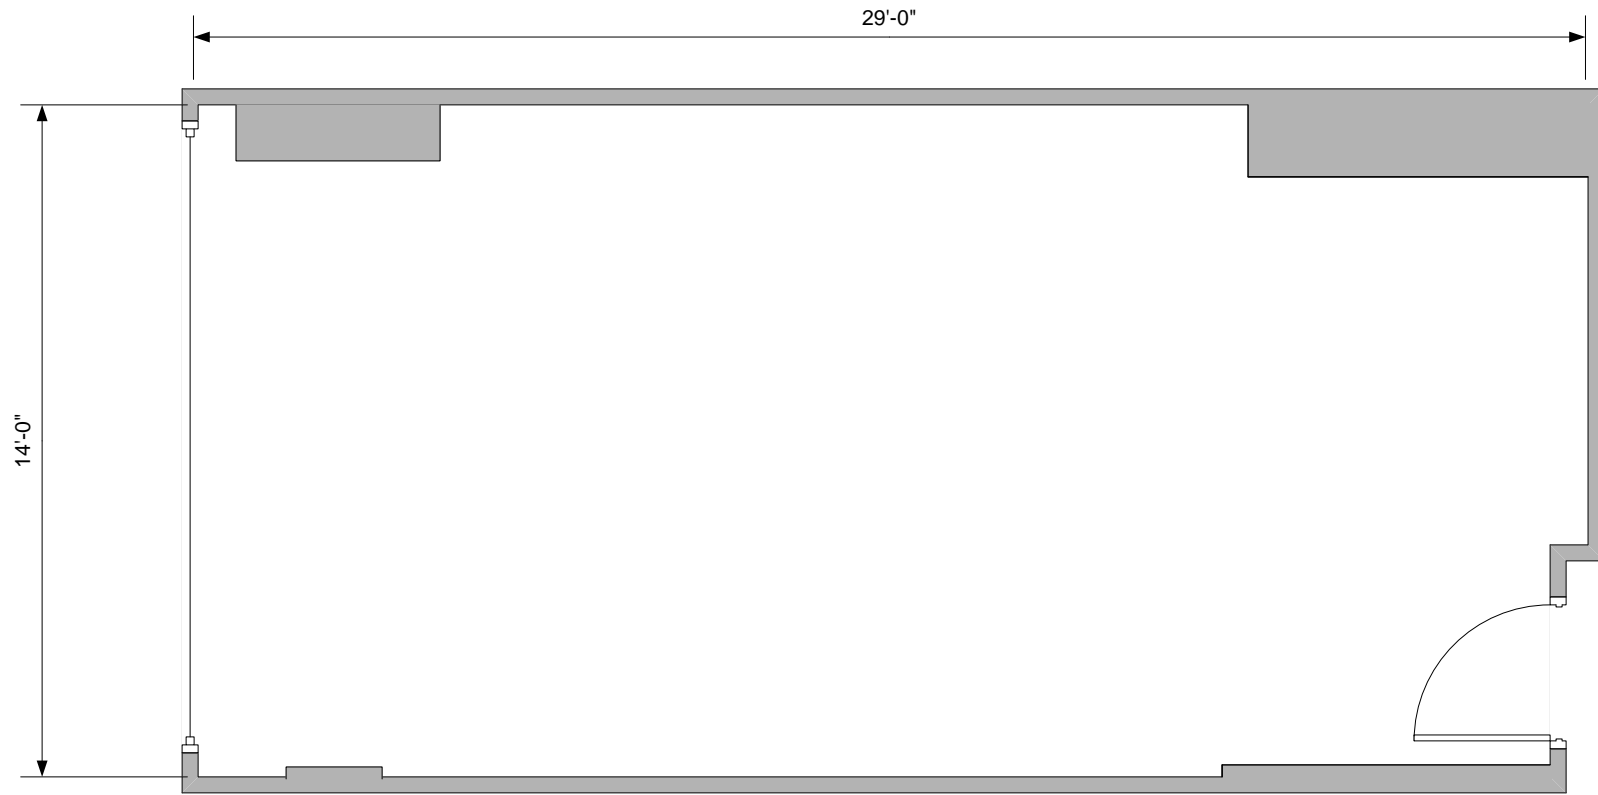

Level 6 Convention Facility

Convention Facility
Level 6 – South Wing

SCALE
1: 240

Bluebell A

Convention Facility
Level 6 – South Wing

SCALE
1:48

Bluebell B	
Convention Facility Level 6 – South Wing	SCALE 1:48

Bluebell A + B	
Convention Facility Level 6 – South Wing	SCALE 1:48