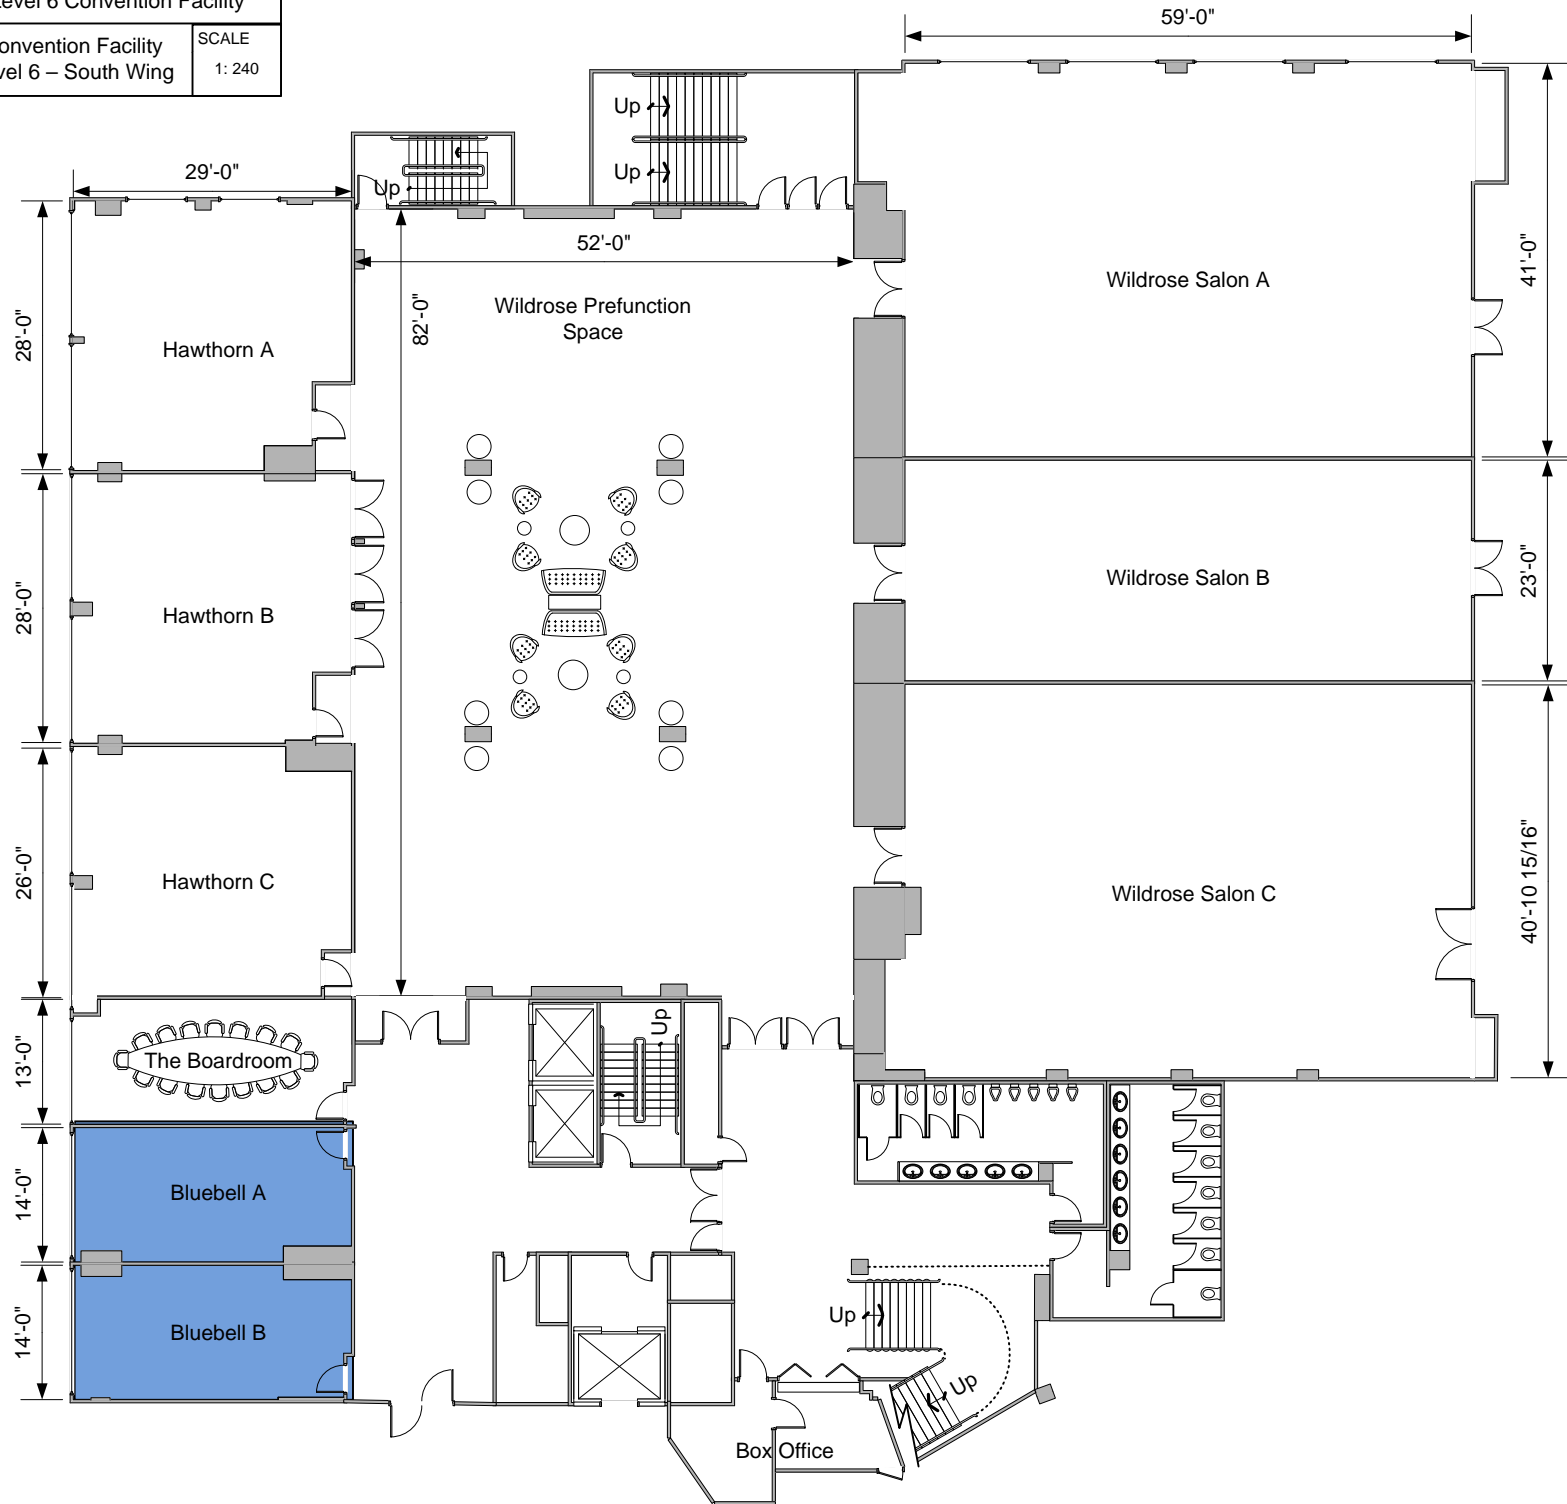

Level 6 Convention Facility

Convention Facility
Level 6 – South Wing

SCALE
1: 240

Bluebell A

Convention Facility
Level 6 – South Wing

SCALE
1:48

Bluebell B	
Convention Facility Level 6 – South Wing	SCALE 1:48

Bluebell A + B	
Convention Facility Level 6 – South Wing	SCALE 1:48